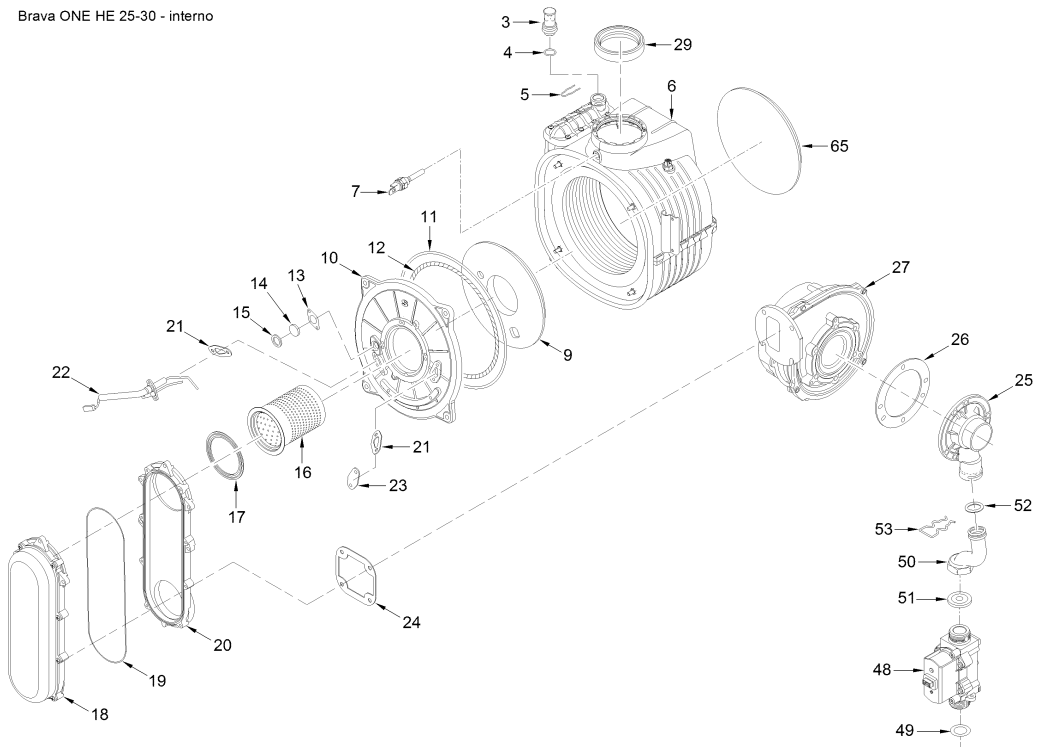

8114200 CALD.MET. BRAVA ONE HE 25 ErP

Brava ONE HE 25-30 - interno

Brava ONE HE 25-30 - gruppo idraulico

Brava ONE HE (GRUPPO PANNELLO STRUMENTI)  
Versione "SIME" manopole

Posiz.	Codice	Descrizione
001	6264560	Boiler fixing bracket
002	6010890	Support exchangers bracket
003	6147412	Plug for air vent connection
004	6226464	O-ring 115 diam. 11,91x2,62
005	6226624	Spring air vent knob
006	6278913	Main exchanger body
007	6277130	Probe NTC D.4X40
008	6010892	Support exchangers bracket
009	6269008	Main exchanger door insulation
010	5188360	Main exchanger door
011	6248870	Combustion chamber O-ring
012	6248871	Glass fibre sealing cord
013	6311810	Glass fixing flange
014	6020103	Sight glass
015	6248872	Sight glass gasket
016	6278370	Premix burner