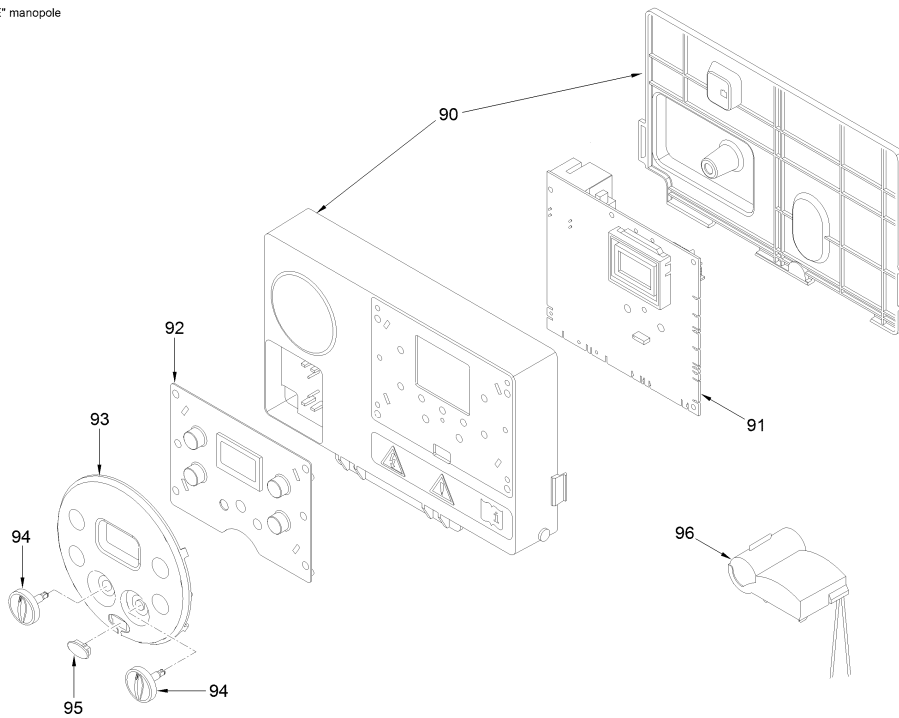

8114200 CALD.MET. BRAVA ONE HE 25 ErP

Brava ONE HE 25-30 - interno

Brava ONE HE 25-30 - gruppo idraulico

Brava ONE HE (GRUPPO PANNELLO STRUMENTI)  
Versione "SIME" manopole

Posiz.	Codice	Descrizione
001	6264560	Boiler fixing bracket
002	6010890	Support exchangers bracket
003	6147412	Plug for air vent connection
004	6226464	O-ring 115 diam. 11,91x2,62
005	6226624	Spring air vent knob
006	6278913	Main exchanger body
007	6277130	Probe NTC D.4X40
008	6010892	Support exchangers bracket
009	6269008	Main exchanger door insulation
010	5188360	Main exchanger door
011	6248870	Combustion chamber O-ring
012	6248871	Glass fibre sealing cord
013	6311810	Glass fixing flange
014	6020103	Sight glass
015	6248872	Sight glass gasket
016	6278370	Premix burner