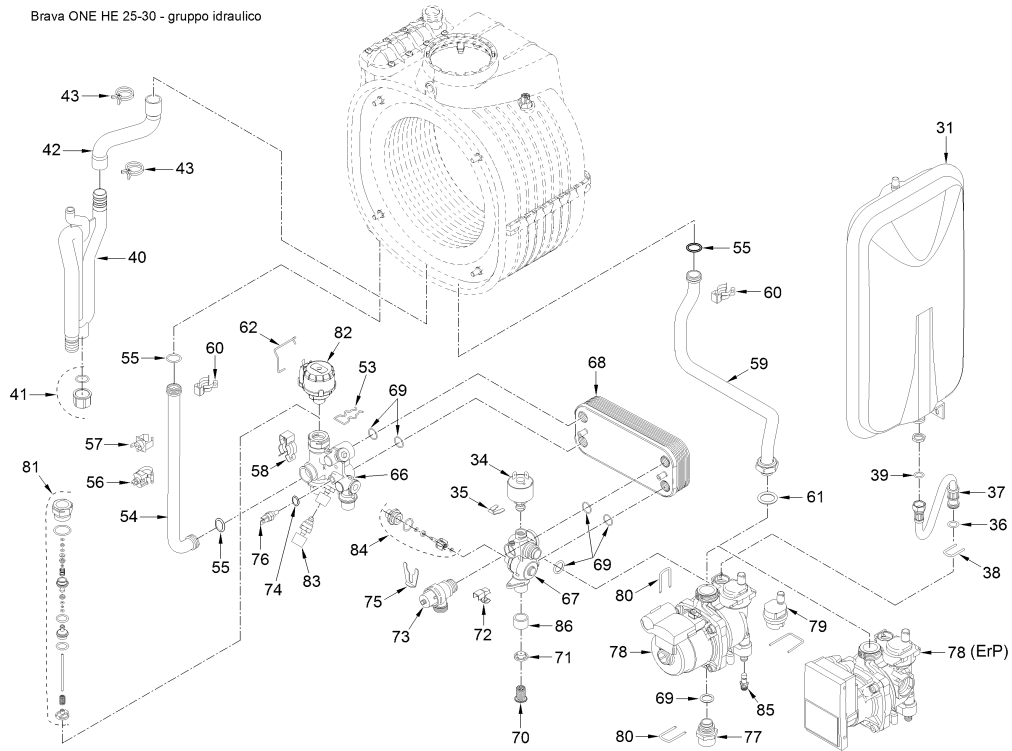

8114200 CALD.MET. BRAVA ONE HE 25 ErP

Brava ONE HE 25-30 - interno

Brava ONE HE 25-30 - gruppo idraulico

Brava ONE HE (GRUPPO PANNELLO STRUMENTI)  
Versione "SIME" manopole

Posiz.	Codice	Descrizione
001	6264560	Boiler fixing bracket
002	6010890	Support exchangers bracket
003	6147412	Plug for air vent connection
004	6226464	O-ring 115 diam. 11,91x2,62
005	6226624	Spring air vent knob
006	6278913	Main exchanger body
007	6277130	Probe NTC D.4X40
008	6010892	Support exchangers bracket
009	6269008	Main exchanger door insulation
010	5188360	Main exchanger door
011	6248870	Combustion chamber O-ring
012	6248871	Glass fibre sealing cord
013	6311810	Glass fixing flange
014	6020103	Sight glass
015	6248872	Sight glass gasket
016	6278370	Premix burner