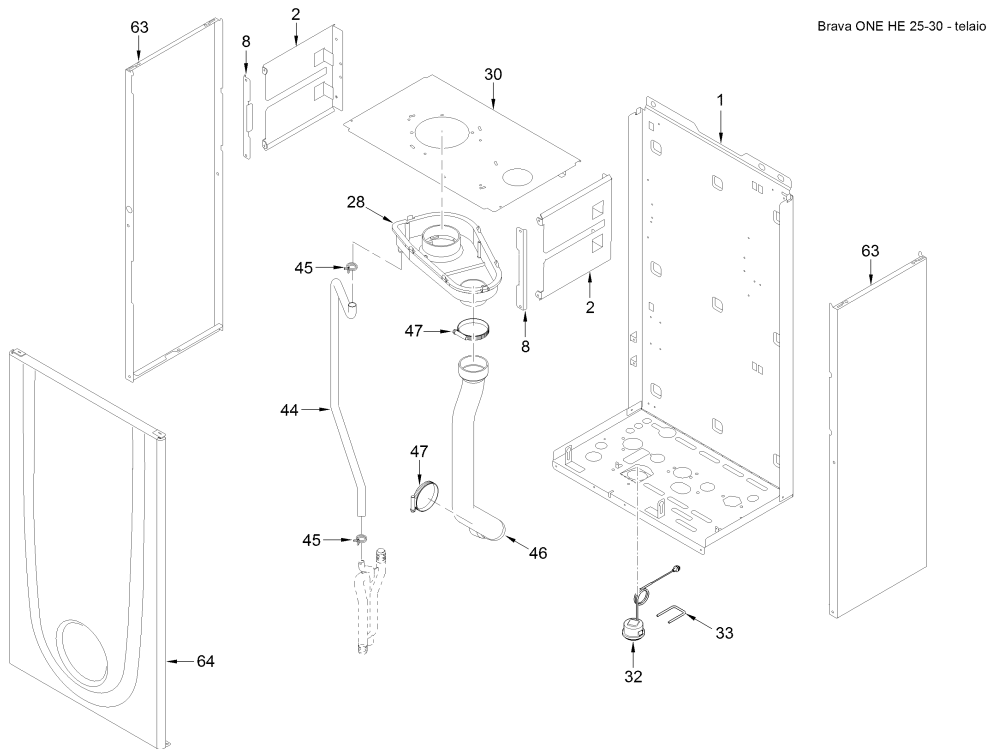

8114200 CALD.MET. BRAVA ONE HE 25 ErP

Brava ONE HE 25-30 - interno

Brava ONE HE 25-30 - gruppo idraulico

Brava ONE HE (GRUPPO PANNELLO STRUMENTI)  
Versione "SIME" manopole

Posiz.	Codice	Descrizione
001	6264560	Boiler fixing bracket
002	6010890	Support exchangers bracket
003	6147412	Plug for air vent connection
004	6226464	O-ring 115 diam. 11,91x2,62
005	6226624	Spring air vent knob
006	6278913	Main exchanger body
007	6277130	Probe NTC D.4X40
008	6010892	Support exchangers bracket
009	6269008	Main exchanger door insulation
010	5188360	Main exchanger door
011	6248870	Combustion chamber O-ring
012	6248871	Glass fibre sealing cord
013	6311810	Glass fixing flange
014	6020103	Sight glass
015	6248872	Sight glass gasket
016	6278370	Premix burner